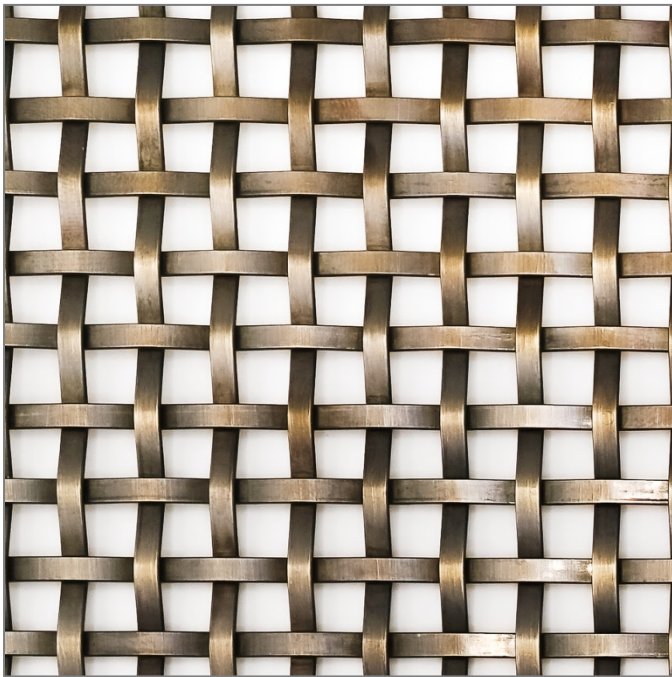

## Product: **Brass Woven Wire Mesh**

Pattern: **WOBANT-RIB6**

**Material:**

Brass

**Finish:**

Antique Brass

**Wire dimension:**

3.20mm x 1.0mm flat wire

**Aperture:**

6.35mm x 6.35mm

**Open Area:**

44%

**Sold in 915mm x 2000mm sheets**

**Stock item**, available for immediate dispatch

*Brass is a live material, and its finish may vary between batches.*

*If left unfinished, it will continue to develop a natural patina over time.*