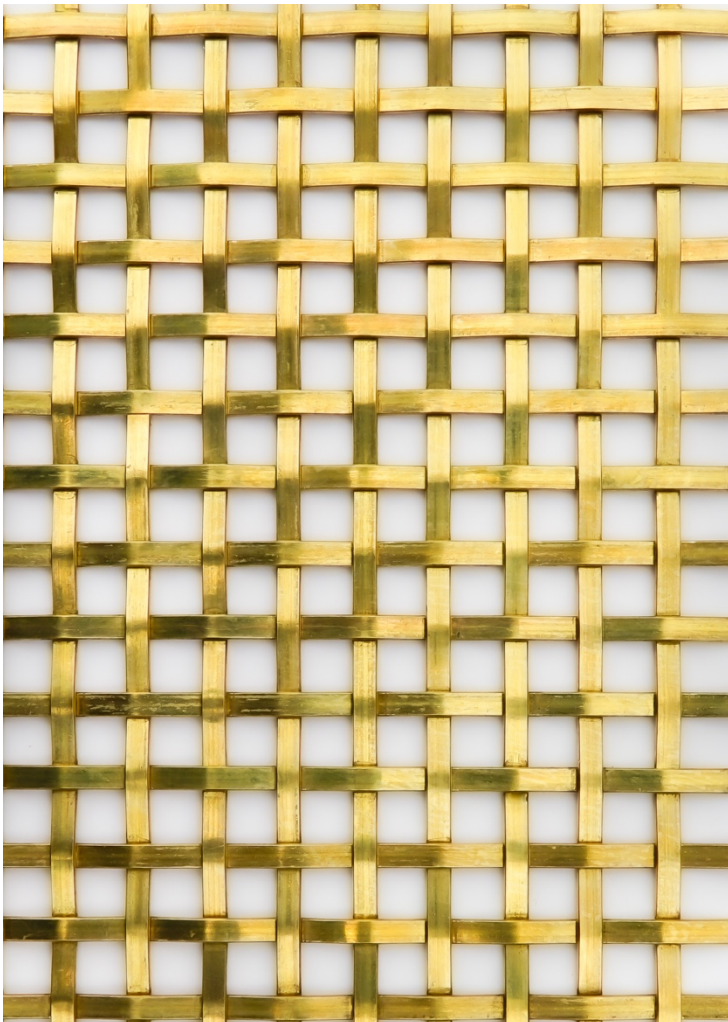

Arrow Metal Pty. Ltd.

A 3 Carolyn St, Silverwater NSW 2128 Australia

P +61 2 9748 2200 | **F** +61 2 9748 2210

W www.arrowmetal.com.au ABN 41 607 785 982

Product: Woven Metal Wire Mesh

Pattern: WOB-RIB6

Wire diameter:

3.20mm x 1.0mm flat wire

Aperture:

6.35mm x 6.35mm

Open Area:

44%

Material:

Brass

Supplied in sheets 1200mm x 2000mm.